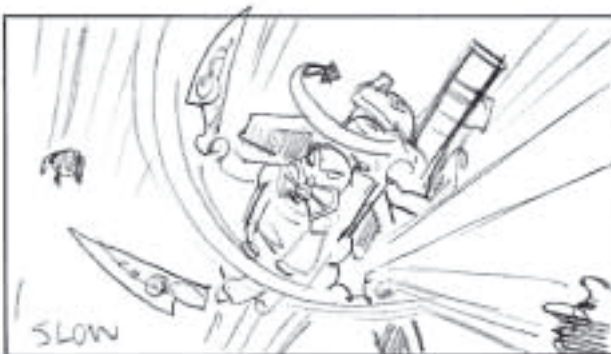

120.

1 SEC

The Toa break formation and...

V.O.: *...weapon*

130.

1 SEC

... the Toa/Matoran (green) fly straight into the hail of leeches..

140.

2 SEC

...rotating around his center the Matoran on his back deflects leeches in all directions, while the Toa fires his sky blaster (slowmotion)

V.O.: *Now the ultimate test of*

150.

Cut to overshoulder shot seen from the Toa/Matoran (green). The Makuta/Matoran (black) approaches and rotates so...