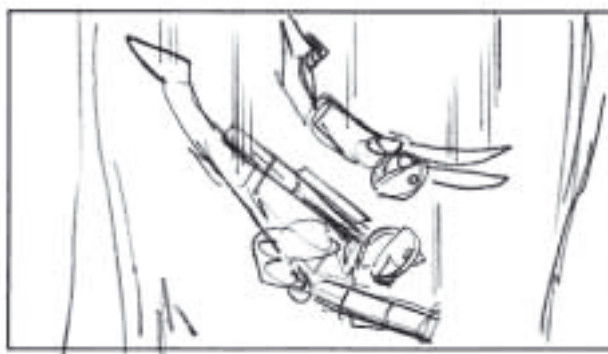

1 SEC

With perfect coordination the Toa and Matoran fall/fly at same speed

V.O.: *...Toa heroes will...*