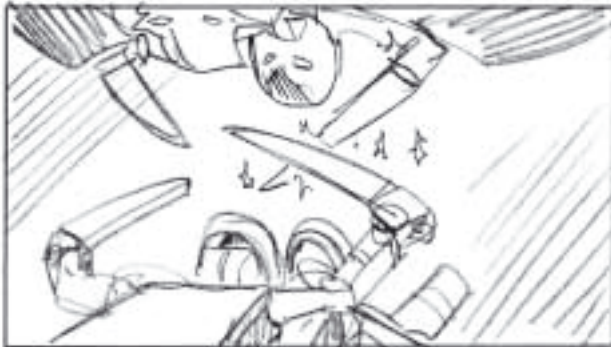

150.

Cut to overshoulder shot seen from the Toa/Matoran (green). The Makuta/Matoran (black) approaches and rotates so...

V.O.: *...strength is approaching*

1 SEC

150.

...the blades of the two Matoran smash together. Sparks fly and right at that moment we go into super slow and the camera starts moving...

V.O.: *Who will win...*

1 SEC

150

...around the center of this scene ending up looking in the opposite direction facing the Toa/Matoran
We stay in super slow motion as the Bionicle logo and www is shown

V.O.: *...in the battle for power on bioniclestory.com*

2,5 SEC

150.

Slow motion ends and the Toa and the Makuta races in opposite directions.

0,5 SEC