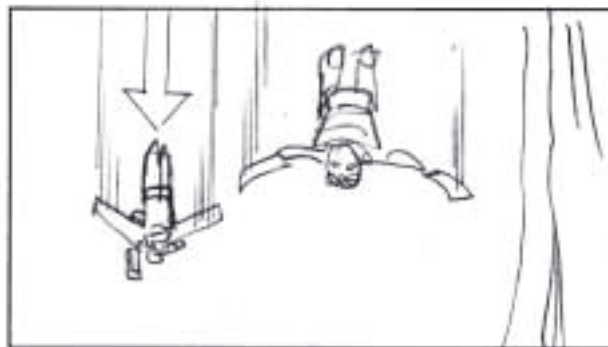

10.

1,5 SEC

Camera tracks backward showing the Matoran (green) running from flying Makuta

V.O.: *Evil Makuta hunt...*

20.

1 SEC

He ends up jumping off and right where he sets off a cluster bomb hits the rock sending the leeches flying.

V.O.: *...the last Matoran*

30.

0,5 SEC

He falls down alongside the stalactite with leeches snapping at him

V.O.: *...villagers*

40.

1 SEC

He resumes flying pose and behind him we see a Toa (green) closing in.