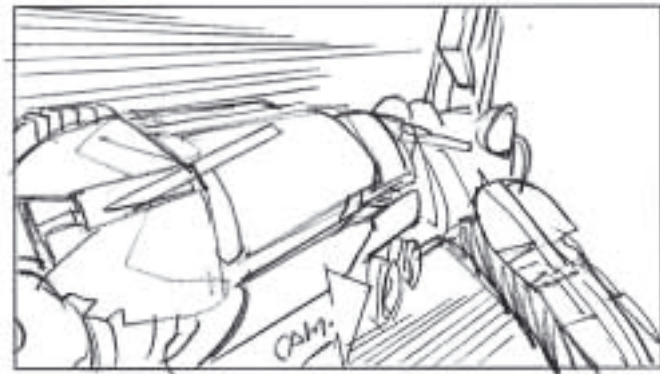

10.

The spot start in live action.
We are in the centre room of the Codrex.
Looking straight at the "Craft shield". It
opens and light beams out

V.O.: *At the center of the known
Bionicle universe...*

1 SEC

10.

Beauty shot of the red craft. Camera tracks
around

V.O.: *...the ultimate ride...*

2 SEC

20.

Camera track down the side of the craft

V.O.: *...awaits the Toa*

1,5 SEC