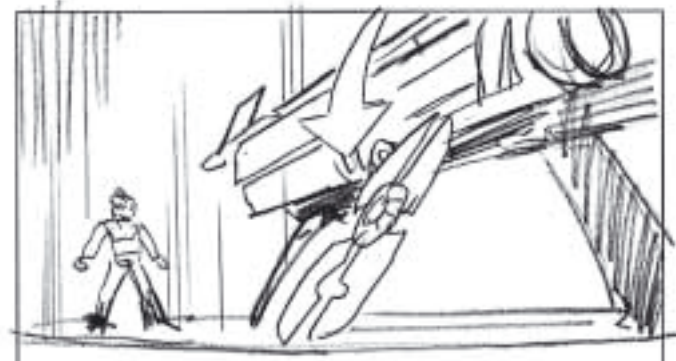

Crane down to see the green Toa standing
in front of the craft

V.O.: *Awsome speed and power...*

1,5 SEC

40.