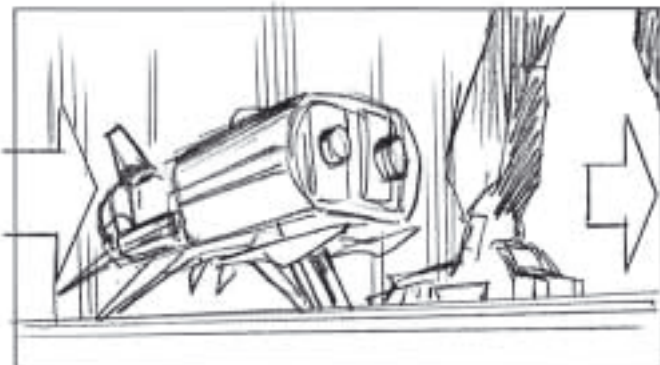

Reville of the green craft. Tracking around
ending up at the red Toa

V.O.: *...just for the taking*

2 SEC