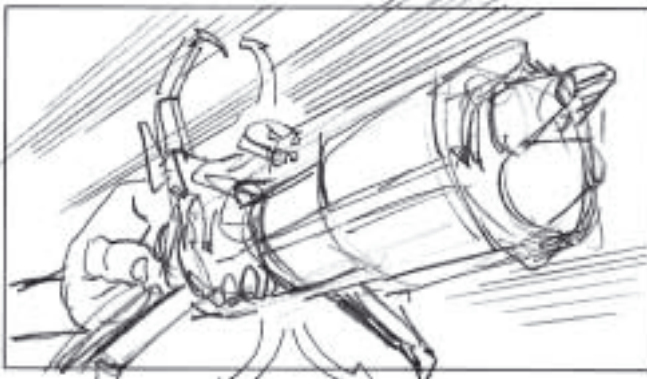

Quick camera move to the red craft flying in the shaft.
The wing extensions are unfolded (by hand)

V.O.: *...this is it!*

100.

1 SEC

Cut to 3D.
Makuta exits the Codrex just as the Toa catches up.

V.O.: *"Whoa where did he go"*
(Toa talking, realtime)