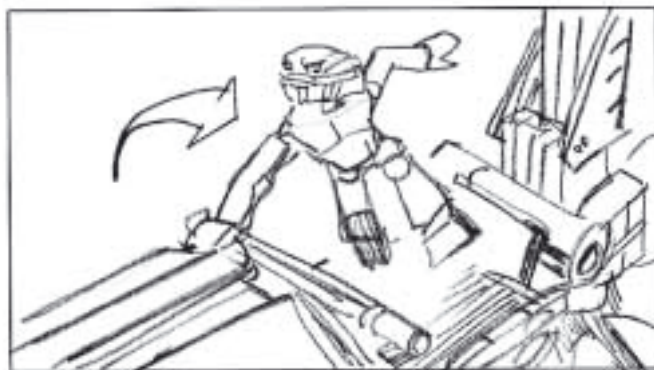

1 SEC

V.O.: *...taking*

50.

...lifts off, swings around and goes straight for the exit

1 SEC

V.O.: *x*

60.

The green Toa quickly mounts his craft and takes off

1 SEC

V.O.: *"Oh no! Makuta!"*

70.

He exits through the shaft in the roof and here he is joined by Tahu on the green craft

1 SEC

V.O.: "get him..."

80.

They fly in the shaft towards the light chasing the Makuta