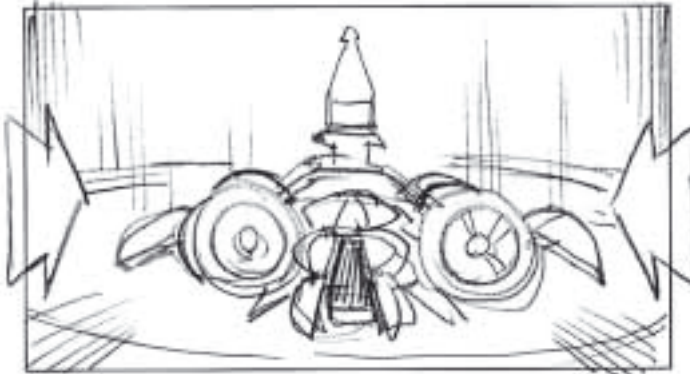

V.O.: *At the center of the known Bionicle universe...*

2 SEC

10.

He looks out into the room. The light that hits each monolith sends a beam of light onto the wall depicting the images of the 6 original Toa masks.

V.O.: *...needs the ultimate...*

1,5 SEC

20.

Beauty shot around the red craft with the green Toa in front.

V.O.: *...ride*

1 SEC

30.

We see the green craft displayed with the red Toa in front

1 SEC

V.O.: *awsome speed and...*

40.

We see the blue craft displayed and...

1 SEC

V.O.: *...power just for the...*

40.

... right at this moment a Makuta lands in its drivers seat...