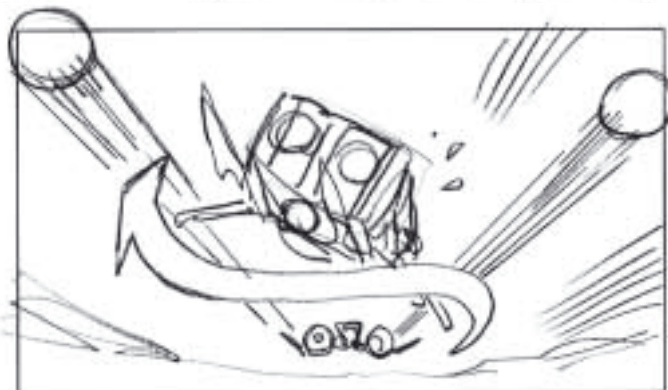

The Makuta turns upwards...

V.O.: *"Nice move Makuta"*

170.

1 SEC

...and loops around. Toa looks up but suddenly Makuta is behind him...

V.O.: *"Where did..."*

180.

1 SEC

V.O.: "Hey Makuta..."

0,5 SEC

200.

In super slow we see the red Toa fly and land on the blue craft. Logo, web and legal superimposed.

V.O.: *New Ultimate vehicles from BIONICLE*

2,5 SEC

200.

Makuta POV/over shoulder. We see the Toa land on the front of the vehicle