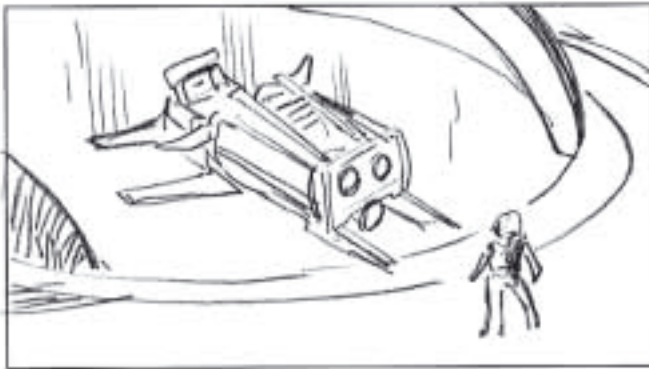

30.

We see the green craft displayed with the red Toa in front

1 SEC

V.O.: *awsome speed and...*

40.