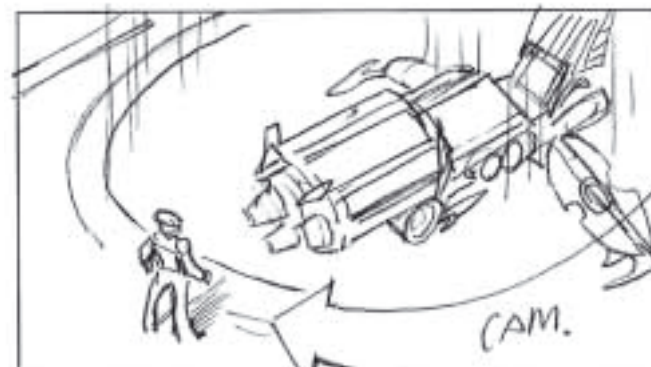

Beauty shot around the red craft with the green Toa in front.

V.O.: *...ride*

1 SEC