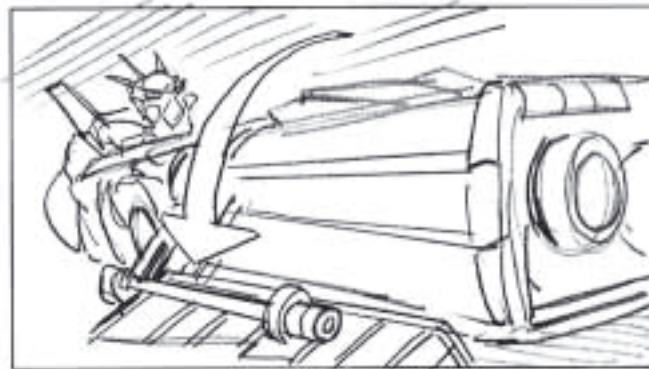

The red Toa reviles the lasers of the green craft

1 SEC

V.O.: "Take a look at this Makuta"

100.