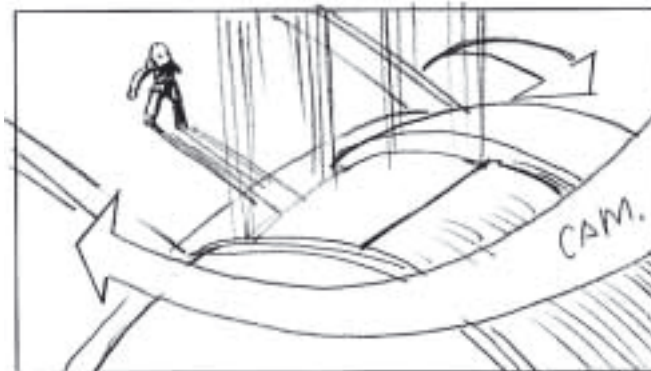

V.O.: *At the center of the known Bionicle universe...*

2 SEC

10.

He looks out into the room. The light that hits each monolith sends a beam of light onto the wall depicting the images of the 6 original Toa masks.

V.O.: *...great secrets await the Toa*

1 SEC

10.

The camera swings to see a half sphere turning around. The mask image now hits the sphere

V.O.: *The ultimate hero...*

1 SEC

20.

As he stops in front of the sphere it turns open to display the new craft.