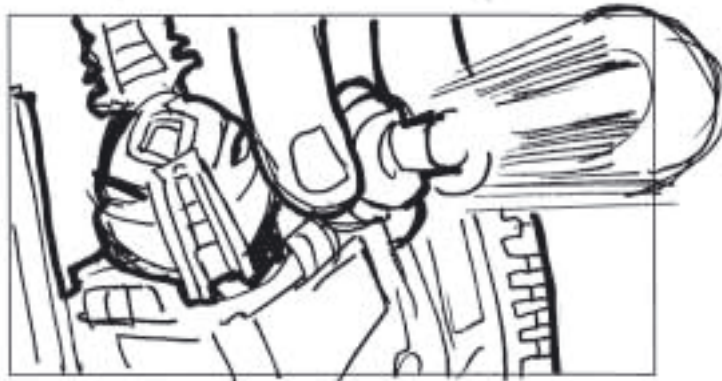

120.

White Makuta fires, front angle

x SEC

V.O.: x

130.

Cut to 3D
Tahu is hit by a green "slimy" projectile with a elastic string attached (spiderman) and then he is hit by 2 more shots from left and right...