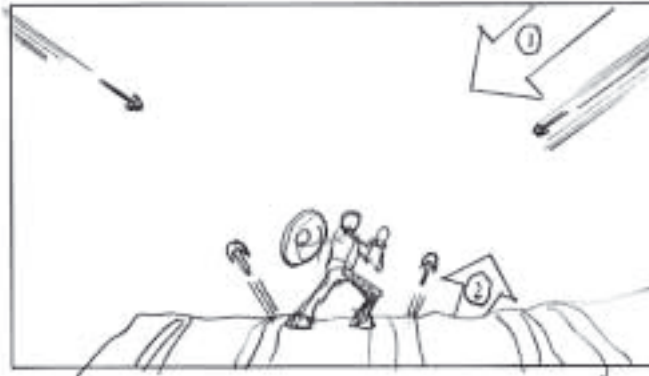

V.O.: *Chasing the ultimate secret*

150.

Back to real time as the camera tracks back following Tahu taking off and the two other Toa blasing through the explosion to join his formation.

0,5 SEC