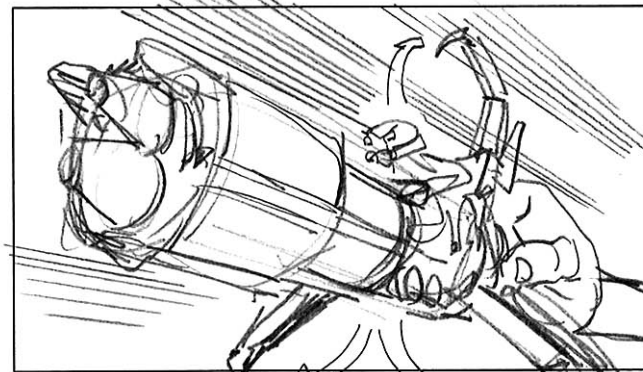

110.

x SEC

Track to green craft...

V.O.: x

110.

x SEC

The red Toa reviles the lasers of the green craft (by hand)

V.O.: x

120.

x SEC

Rush pan left to the red craft. The wing extensions are unfolded (by hand)

V.O.: x

130.

x SEC

Cut to Toa POV chasing the Makuta. The Makuta unfolds the wings of the craft (by hand)

V.O.: x