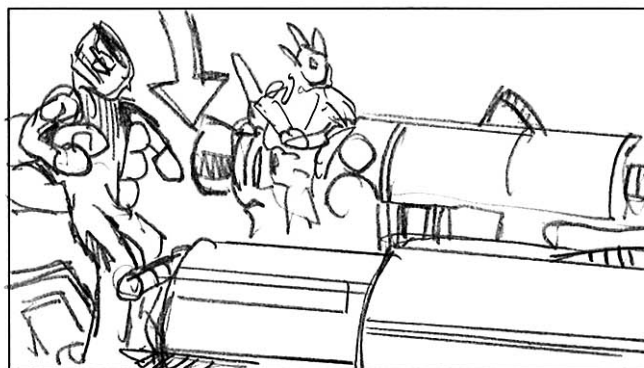

70.

We see the blue craft displayed and right at this moment a Makuta lands in its drivers seat (by hand)

x SEC

V.O.: x

80.

Lifts off, swings around and goes straight for the exit (by hand)

x SEC

V.O.: x

90.

Tele shot of the two crafts. Red Toa is sitting in his seat and Green Toa is sat down (focuspull)

x SEC

V.O.: x

90.

Red Toa/green craft takes off (by hand)

x SEC

V.O.: x