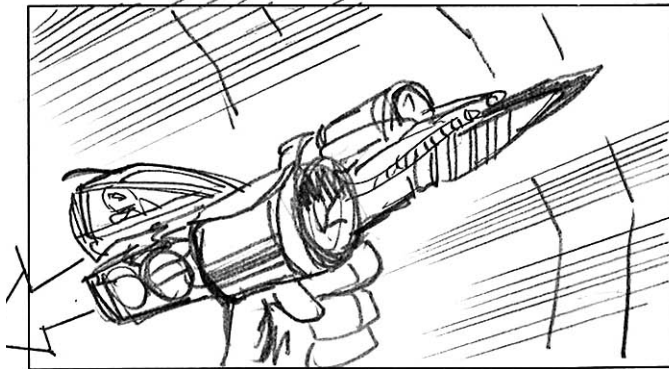

100.

x SEC

Green Toa/red craft is picked up by hand and flies off

V.O.: x

110.

x SEC

Makuta speeds off inside the shaft/tupe

V.O.: x