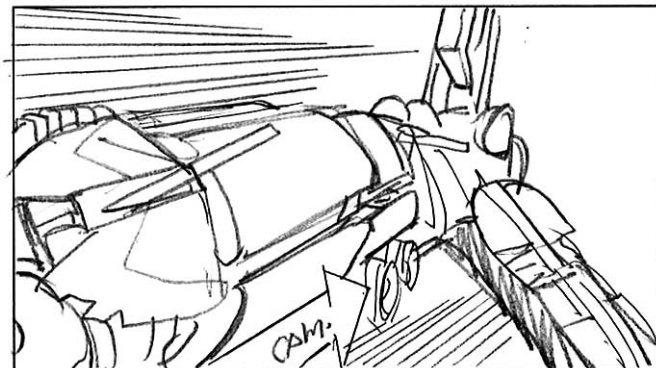

10.

We are in the centre room of the Codrex. Looking straight at the "Craft shield". It opens and light beams out

x SEC

V.O.: x

20.

Beauty shot of the red craft. Camera tracks around

x SEC

V.O.: x

30.

Camera track down the side of the craft

x SEC

V.O.: x

40.

Crane down to see the green Toa standing in front of the craft

x SEC

V.O.: x