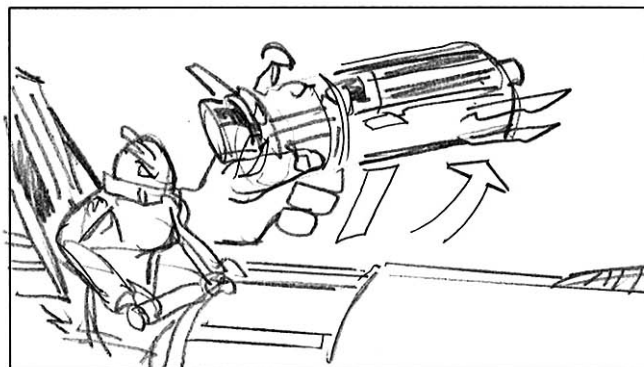

70.

We see the blue craft displayed and right at this moment a Makuta lands in its drivers seat (by hand)

x SEC

V.O.: x

80.

Lifts off, swings around and goes straight for the exit (by hand)

x SEC

V.O.: x

90.

Tele shot of the two crafts. Red Toa is sitting in his seat and Green Toa is sat down (focuspull)

x SEC

V.O.: x

90.

Red Toa/green craft takes off (by hand)

x SEC

V.O.: x

100.

x SEC

Green Toa/red craft is picked up by hand and flies off

V.O.: x

110.

x SEC

Makuta speeds off inside the shaft/tupe

V.O.: x