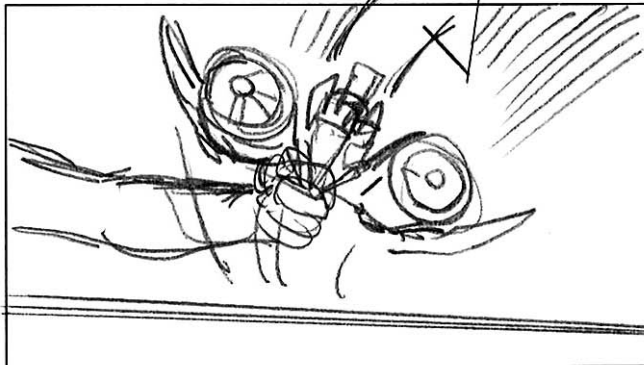

50.

Revile of the green craft. Tracking around ending up at the red Toa

x SEC

V.O.: x

60.

Top view of the green craft displayed with the red Toa in front

x SEC

V.O.: x

70.

We see the blue craft displayed and right at this moment a Makuta lands in its drivers seat (by hand)

x SEC

V.O.: x

80.

Lifts off, swings around and goes straight for the exit (by hand)

x SEC

V.O.: x

90.

Tele shot of the two crafts. Red Toa is sitting in his seat and Green Toa is sat down (focuspull)

x SEC

V.O.: x

90.

Red Toa/green craft takes off (by hand)

x SEC

V.O.: x