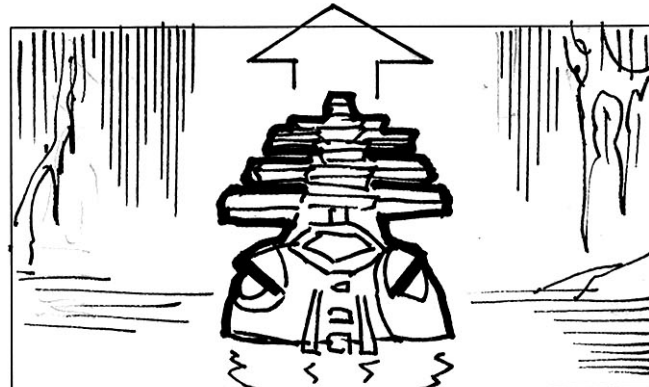

10.

x SEC

Low angle camera sees Tahu fly towards us over the water of the swamp. The head/spine of the white Makuta (WM) moves through the water in the foreground.

V.O.: *In the swamp of Karda Nui...*

20.

x SEC

Close up of Tahu flying. He is looking left and right searching for something

V.O.: *...It is easy to get lost*

30.

x SEC

Tahu lands on a thick horizontal branch that bends 90' into the green murky water

V.O.: *Even for a Toa hero*

40.

x SEC

Close up of the WM slowly raising its head out of the water

V.O.: *Danger...*

50.

x SEC

Helicopter shot of Tahu standing on the branch, in the foreground we see the Yellow Makuta (YM) moving into shot.

V.O.: *...is lurking...*

60.

low angle shot of Tahu on the branch looking up to the right, camera follows to see YM approaching...

V.O.: ...everywhere

x SEC

60.

...camera moves fast to the left to see Green Makuta (GM) approaching...