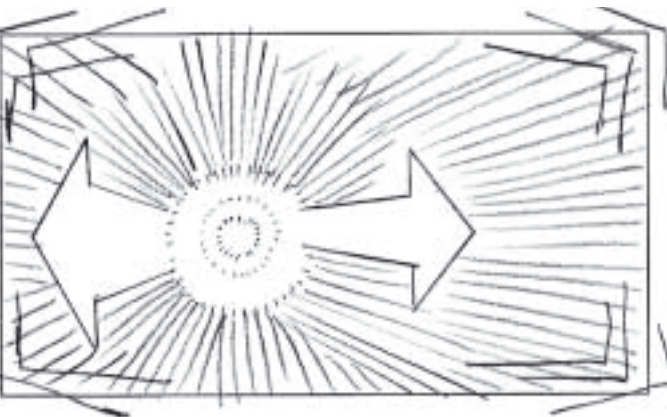

10.

Toa Ignika dives through the mist of the swamp and...

2 SEC

20.

...straight into the tunnel of the Codrex. Camera turns to see him fly into the tunnel

1,5 SEC

30

Side shot where the camera follows Toa Ignika as he dives and a "ball" of light forms around him.

Cut to being inside the center of the Codrex where light starts shining down from the tunnel

1,5 SEC

60.

Toa Ignika exits the tunnel and the room is filled light...

1,5 SEC

60.

...exploding into light as he impacts with the center

1 SEC

70.

Cut to view of the tunnel where the wave of light comes closer and closer filling the screen

2 SEC