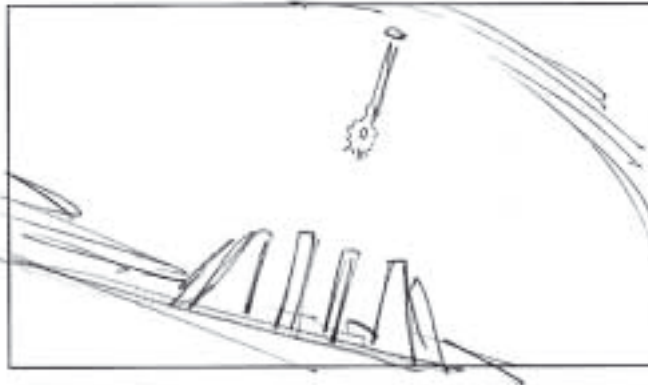

10.

Toa Ignika dives through the mist of the swamp and...

2 SEC

20.

...straight into the tunnel of the Codrex. Camera turns to see him fly into the tunnel

1,5 SEC

30

Side shot where the camera follows Toa Ignika as he dives and a "ball" of light forms around him.

2 SEC

40

Over shoulder shot looking into the deep

1 SEC

50.

Close up of Toa Ignikas face as he is almost bursting with light.

1,5 SEC

60.

Cut to being inside the center of the Codrex where light starts shining down from the tunnel

1,5 SEC

60.

Toa Ignika exits the tunnel and the room is filled light...

1,5 SEC

60.

...exploding into light as he impacts with the center

1 SEC

70.

Cut to view of the tunnel where the wave of light comes closer and closer filling the screen

2 SEC