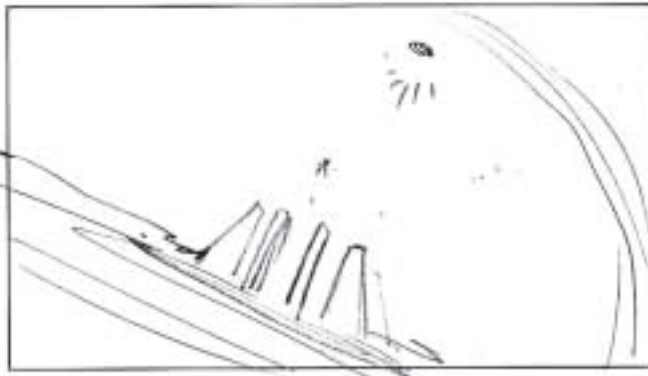

10.

Toa Ignika dives through the mist of the swamp and...

2 SEC

20.

...straight into the tunnel of the Codrex. Camera turns to see him fly into the tunnel

1,5 SEC

30

Side shot where the camera follows Toa Ignika as he dives and a "ball" of light forms around him.

2 SEC

40

Over shoulder shot looking into the deep

1 SEC

50.

Close up of Toa Ignikas face as he is almost bursting with light.

1,5 SEC

60.

Cut to being inside the center of the Codrex where light starts shining down from the tunnel

1,5 SEC

60.

Toa Ignika exits the tunnel and the room is filled light...

1,5 SEC

60.

...exploding into light as he impacts with the center

1 SEC

70.

Cut to view of the tunnel where the wave of light comes closer and closer filling the screen

2 SEC