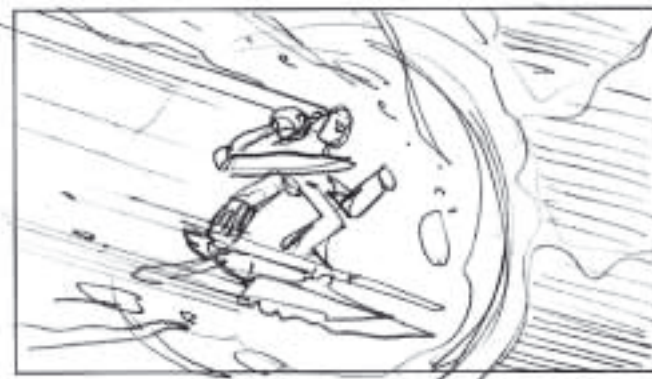

10.

Toa Ignika dives through the mist of the swamp and...

2 SEC

20.

...straight into the tunnel of the Codrex. Camera turns to see him fly into the tunnel

1,5 SEC

30

Side shot where the camera follows Toa Ignika as he dives and a "ball" of light forms around him.

2 SEC

40

Over shoulder shot looking into the deep

1 SEC

50.

Close up of Toa Ignikas face as he is almost bursting with light.

1,5 SEC

60.

Cut to being inside the center of the Codrex where light starts shining down from the tunnel

1,5 SEC

60.

Toa Ignika exits the tunnel and the room is filled light...

1,5 SEC

60.

...exploding into light as he impacts with the center

1 SEC

70.

Cut to view of the tunnel where the wave of light comes closer and closer filling the screen

2 SEC