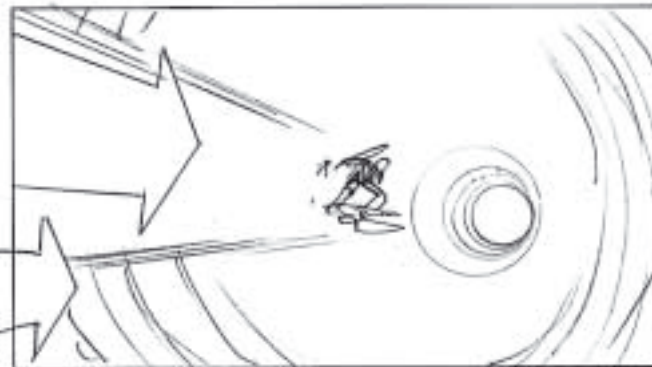

10.

Toa Ignika dives through the mist of the swamp and...

2 SEC

20.

...straight into the tunnel of the Codrex. Camera turns to see him fly into the tunnel

1,5 SEC

30

Side shot where the camera follows Toa Ignika as he dives and a "ball" of light forms around him.

2 SEC

40

Over shoulder shot looking into the deep

1 SEC

50.

Close up of Toa Ignikas face as he is almost bursting with light.

1,5 SEC

60.

Cut to being inside the center of the Codrex where light starts shining down from the tunnel

1,5 SEC

60.

Toa Ignika exits the tunnel and the room is filled light...

1,5 SEC

60.

...exploding into light as he impacts with the center

1 SEC

70.

Cut to view of the tunnel where the wave of light comes closer and closer filling the screen

2 SEC