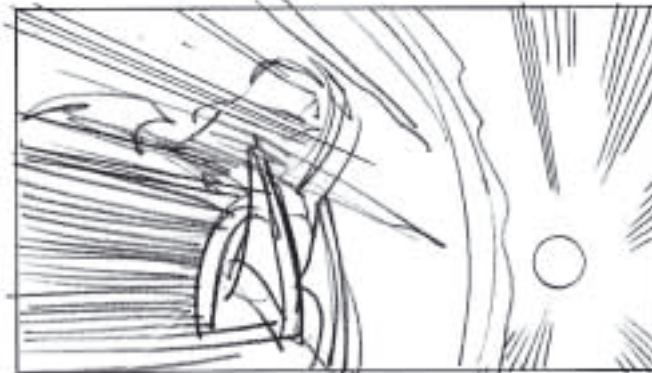

10.

Toa Ignika dives through the mist of the swamp and...

2 SEC

20.

...straight into the tunnel of the Codrex. Camera turns to see him fly into the tunnel

1,5 SEC

30

Side shot where the camera follows Toa Ignika as he dives and a "ball" of light forms around him.

2 SEC

40

Over shoulder shot looking into the deep

1 SEC

50.

Close up of Toa Ignikas face as he is almost bursting with light.

1,5 SEC

60.

Cut to being inside the center of the Codrex where light starts shining down from the tunnel

1,5 SEC

60.

Toa Ignika exits the tunnel and the room is filled light...

1,5 SEC

60.

...exploding into light as he impacts with the center