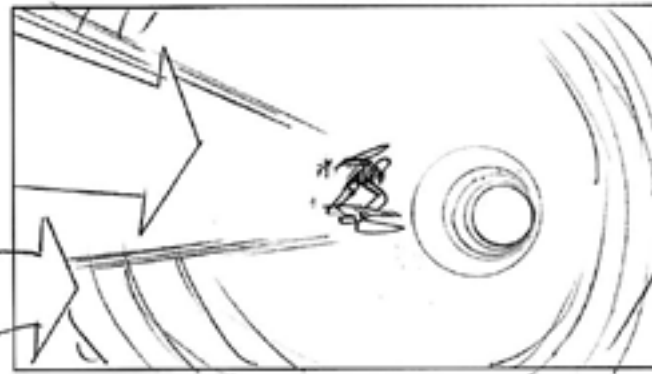

10.

Toa Ignika dives through the mist of the swamp and...

2 SEC

20.

...straight into the tunnel of the Codrex. Camera turns to see him fly into the tunnel

1,5 SEC

30

Side shot where the camera follows Toa Ignika as he dives and a "ball" of light forms around him.

2 SEC

40

Over shoulder shot looking into the deep

1 SEC

50.

Close up of Toa Ignikas face as he is almost bursting with light.

1,5 SEC

60.

Cut to being inside the center of the Codrex where light starts shining down from the tunnel

1,5 SEC

60.

Toa Ignika exits the tunnel and the room is filled light...

1,5 SEC

60.

Toa Ignika approaches the center

2 SEC

Cut to view of the tunnel where the wave of light comes closer and closer filling the screen