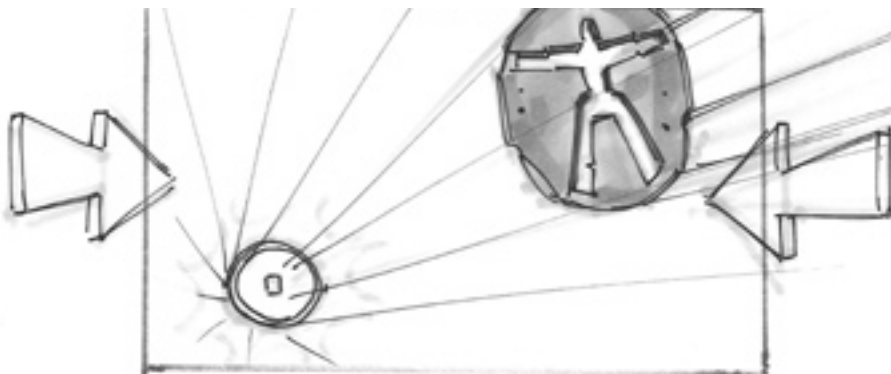

10.

Toa Ignika dives through the mist of the swamp and...

2 SEC

20.

...straight into the tunnel of the Codrex. Camera turns to see him fly into the tunnel

1,5 SEC

30

Side shot where the camera follows Toa Ignika as he dives and a "ball" of light forms around him.

Cut to being inside the center of the Codrex where light starts shining down from the tunnel

1,5 SEC

60.

Toa Ignika exits the tunnel and the room is filled light...

1,5 SEC

60.

Toa Ignika approaches the center

2 SEC

Cut to view of the tunnel where the wave of light comes closer and closer filling the screen