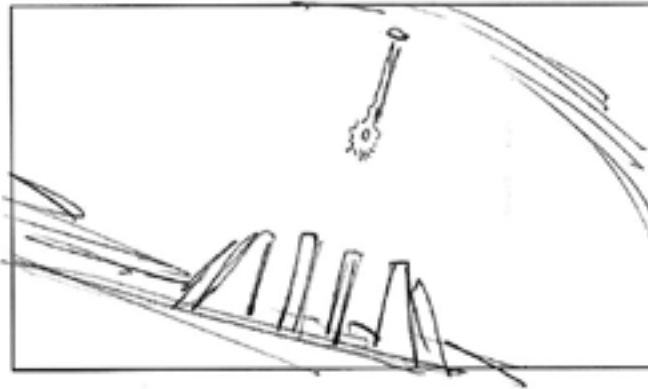

10.

Toa Ignika dives through the mist of the swamp and...

2 SEC

20.

...straight into the tunnel of the Codrex. Camera turns to see him fly into the tunnel

1,5 SEC

30

Side shot where the camera follows Toa Ignika as he dives and a "ball" of light forms around him.

2 SEC

40

Over shoulder shot looking into the deep

1 SEC

50.

Close up of Toa Ignikas face as he is almost bursting with light.

1,5 SEC

60.

Cut to being inside the center of the Codrex where light starts shining down from the tunnel

1,5 SEC

60.

Toa Ignika exits the tunnel and the room is filled light...

1,5 SEC

60.

Toa Ignika approaches the center

2 SEC

Cut to view of the tunnel where the wave of light comes closer and closer filling the screen