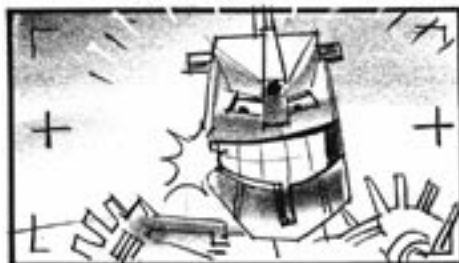

1

1,5 SEC

The white Piraka lies sprawling in a semi-mechanical sofa watching TV, nodding to the music. His feet are resting on a big block of melting ice. The camera (POW) moves closer, from right to left. There's a bright flash of light from the camera.

2

1 SEC

Irritated, the white Piraka turns his head and sees...

3

1,5 SEC

A robotic insect-like camera crawling across the floor. The camera changes optics, preparing to take another snapshot.

4

1 SEC

The robot moves closer still.  
V.O.: *The Drifter*

5

1 SEC

The camera (POW) flashes again, taking a second snapshot: a close-up of the white Piraka's face.

V.O.: *100% Solo...*

6

3 SEC

Hakann  
"The Bully"  
100% Explosive  
0% Fuse