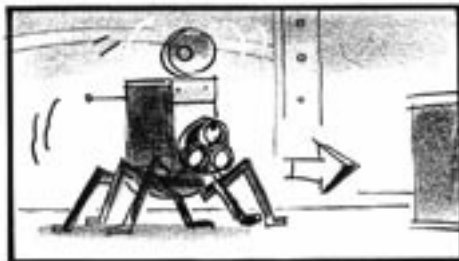

1

1,5 SEC

The white Piraka lies sprawling in a semi-mechanical sofa watching TV, nodding to the music. His feet are resting on a big block of melting ice. The camera (POW) moves closer, from right to left. There's a bright flash of light from the camera.

2

1 SEC

Irritated, the white Piraka turns his head and sees...

3

1,5 SEC

A robotic insect-like camera crawling across the floor. The camera changes optics, preparing to take another snapshot.

4

1 SEC

The robot moves closer still.  
V.O.: *The Drifter*

5

1 SEC

The camera (POW) flashes again, taking a second snapshot: a close-up of the white Piraka's face.

V.O.: *100% Solo...*

6

3 SEC

Hakann  
"The Bully"  
100% Explosive  
0% Fuse