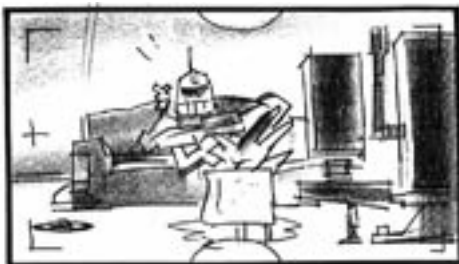

1

1,5 SEC

The white Piraka lies sprawling in a semi-mechanical sofa watching TV, nodding to the music. His feet are resting on a big block of melting ice. The camera (POW) moves closer, from right to left. There's a bright flash of light from the camera.

2

1 SEC

Irritated, the white Piraka turns his head and sees...

3

1,5 SEC

A robotic insect-like camera crawling across the floor. The camera changes optics, preparing to take another snapshot.

4

1 SEC

[www.bionicle.com](http://www.bionicle.com)

The white Piraka's face transforms into a graphical icon.

V.O.: *0% Social. On Bionicle.com - ask your parents permission before going online.*

7

1 SEC

A giant hammer from the sofa's mechanical arm rest smashes the camera to the floor. It's six legs quiver from underneath the hammer in a kind of death spasm..