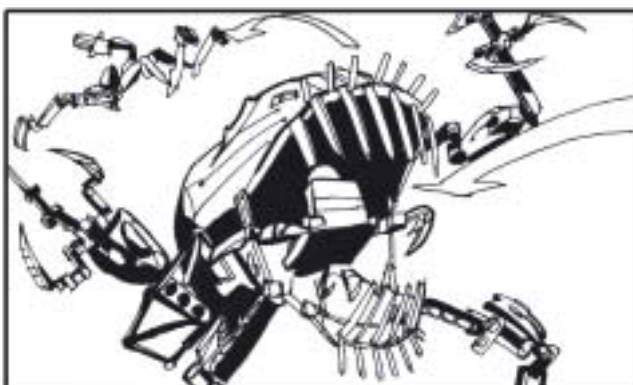

... the white Toa returns and "flies" the vehicle into the giant mouth of Gadunka. Toa jumps over its head while Gadunka crunches the vehicle with its teeth

1,5 sec