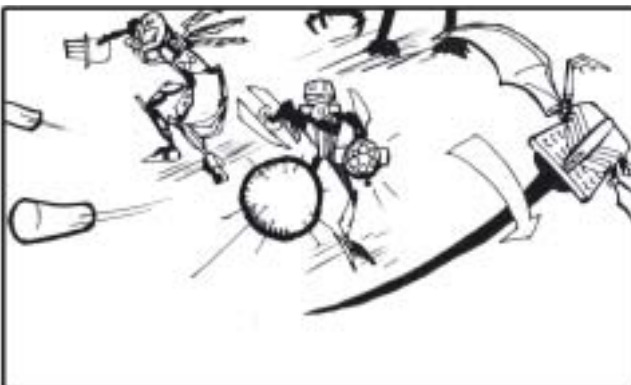

Slowmotion: White creature dodges.
Shot hits cam