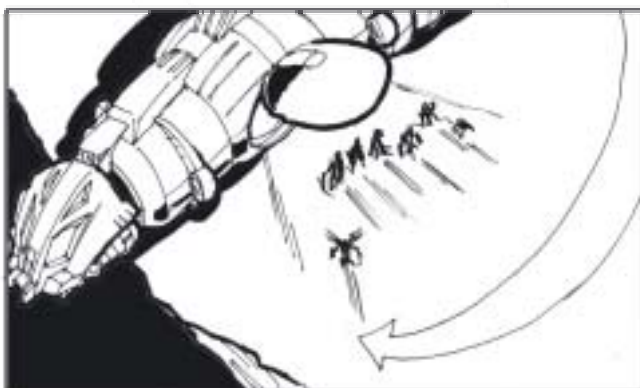

Jaller V.O.:
"The mask of life isn't here!"

1,5 sec