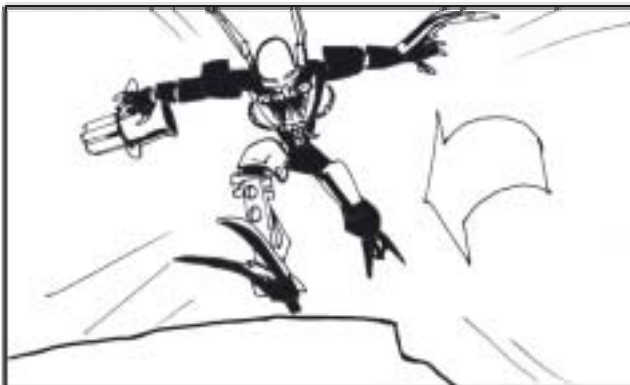

590.

2 sec

Hydraxon leaps onto Red Toa Plateau

600.

Maxilos jumps

2 sec

610.

Red Toa Jumps as the giants clash weapons below him.