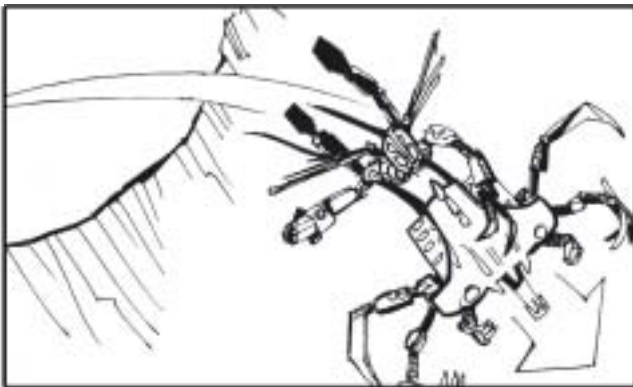

1 sec

Black monster on ground

380.

1,5 sec

Black monster pushes red and green Toa over the edge...

380.

1,5 sec

...Blue Toa graps hold of the black creature and disappears with it