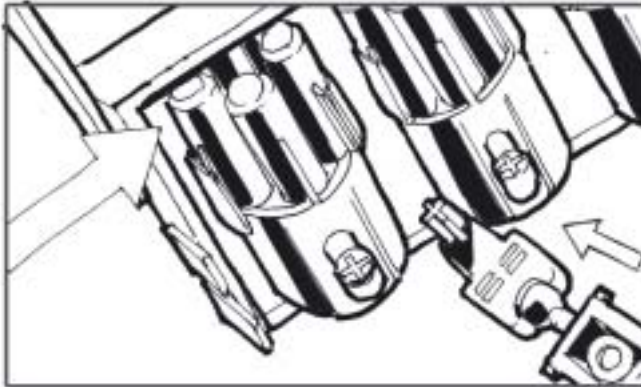

1,5 sec

170.

Racks unfold

1 sec

180.

Gatlink guns appear

1 sec

190.