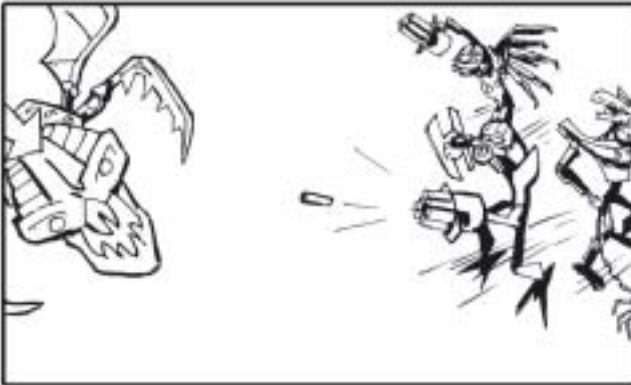

Black fires against White creature

330.

2 sec