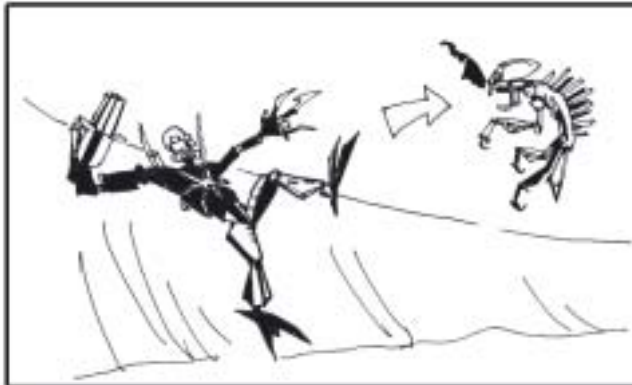

Hydraxon defeats Spinax

530.

2 sec