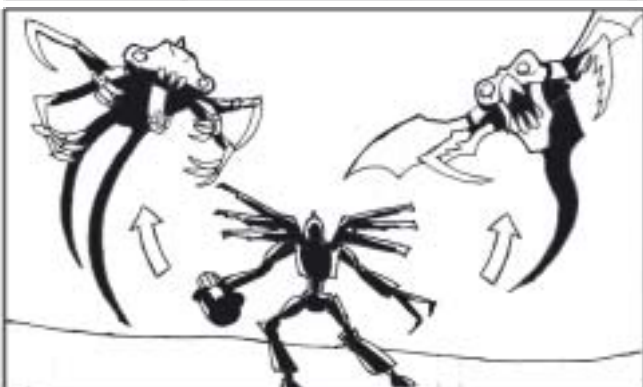

...and up over the edge of the plateau