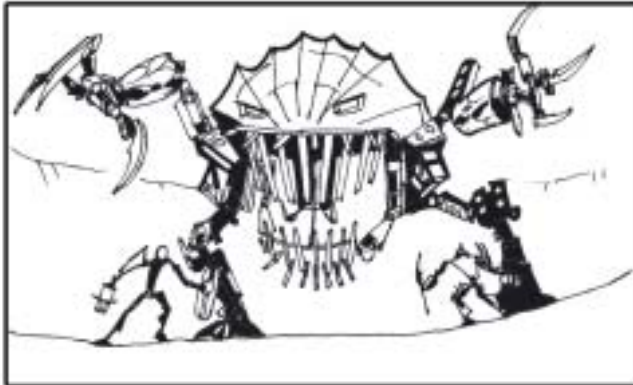

390.

2 sec

Yellow and Black look after their friends.

Hewkii V.O.:
"We have to follow..."

400.

Black and Yellow Toa turn their head

1,5 sec

410.