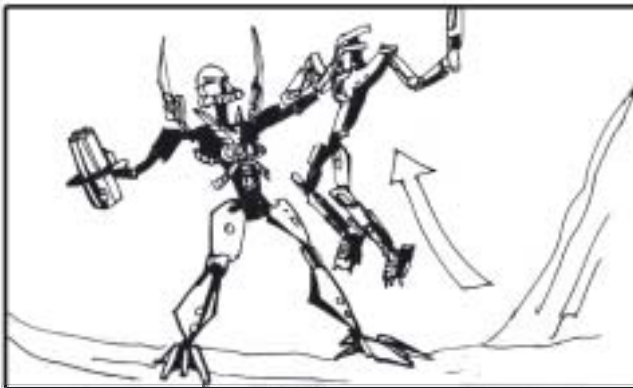

500.

1,5 sec

Red Toa about to pick up mask but something appears from behind

510.

2 sec

Hydraxon lifts up Red Toa

520.

1,5 sec