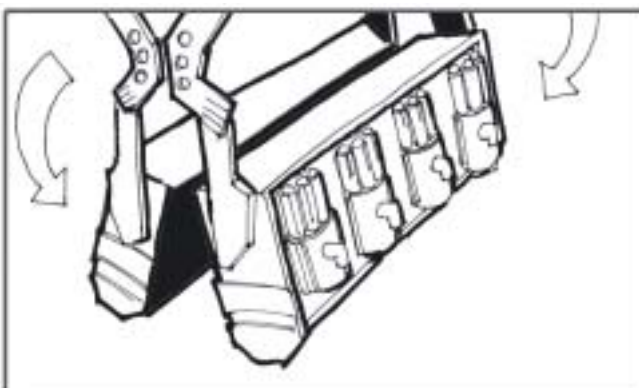

Gun rack lowered
Cam. cranes up.

1,5 sec

170.