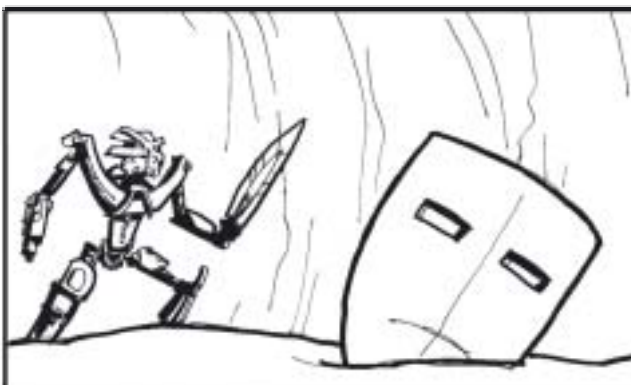

Nuparu V.O.:
"Anybody...?"

1,5 sec

480.