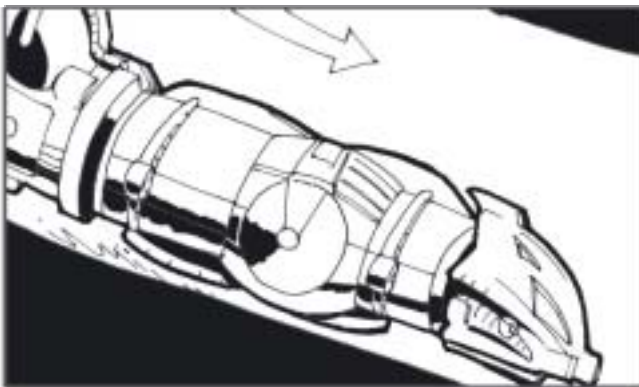

1,5 sec

110.

Matoro (white) gets mask + hoses

1,5 sec

120.

Cord starts leveling out

1 sec

120.