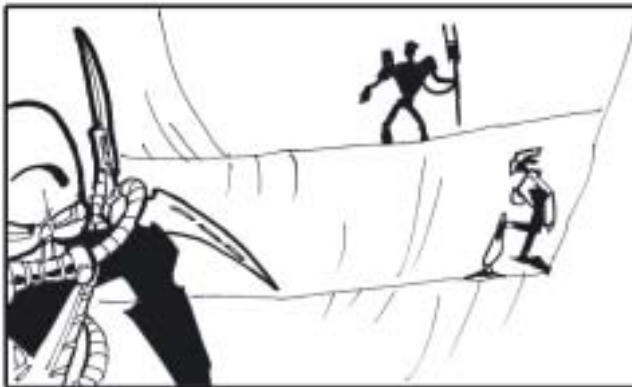

Over shoulder of Hydraxon .
Maxilos appears behind Red Toa

540.

2 sec