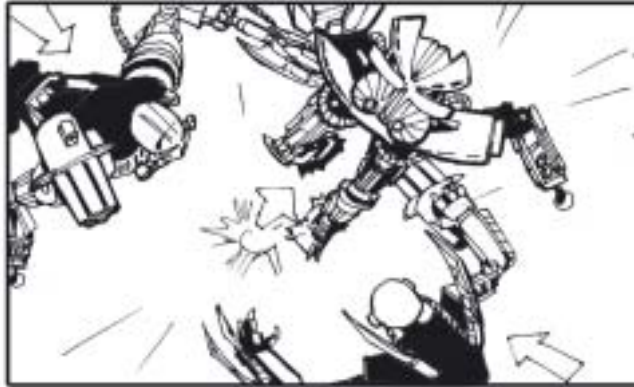

590.

2 sec

Hydraxon leaps onto Red Toa Plateau

600.

Maxilos jumps

2 sec

610.

Red Toa Jumps as the giants clash weapons below him.