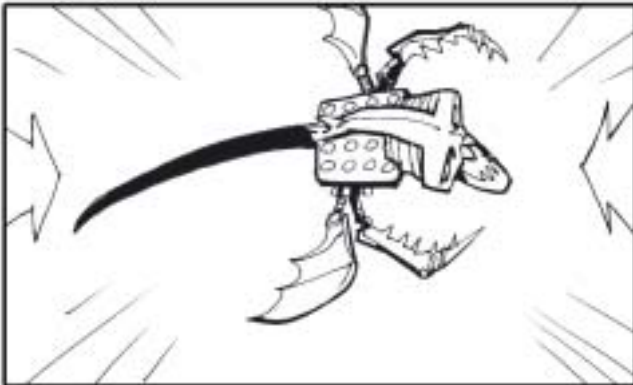

340.

1,5 sec

Camera continues to track. Matoro (white) flies towards camera overhead in vehicle. Slowmotion.

350.

1,5 sec

Matoro (white) pov. chasing one of the creatures

360.

1 sec