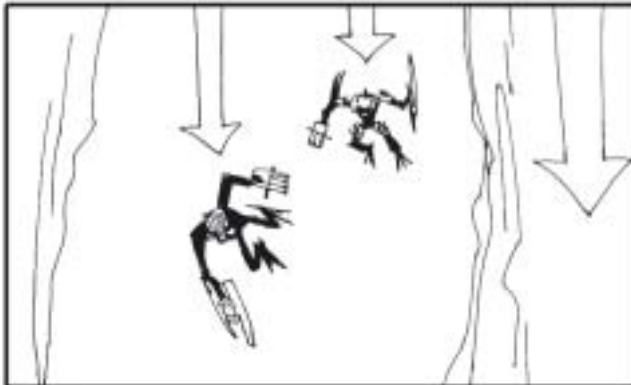

Gadunka turns towards White Toa as the camera falls into the deep

"Matoro!"

1,5 sec

450.