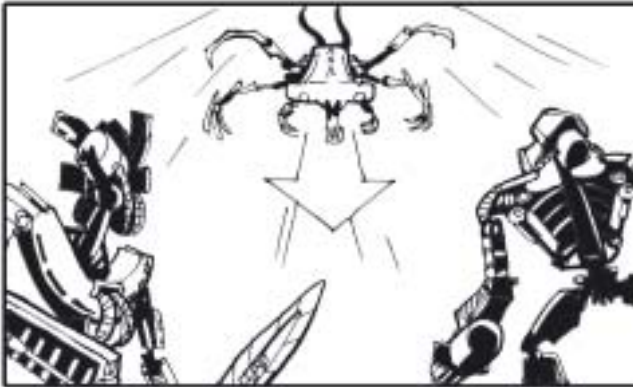

Black monster on ground

380.

1,5 sec