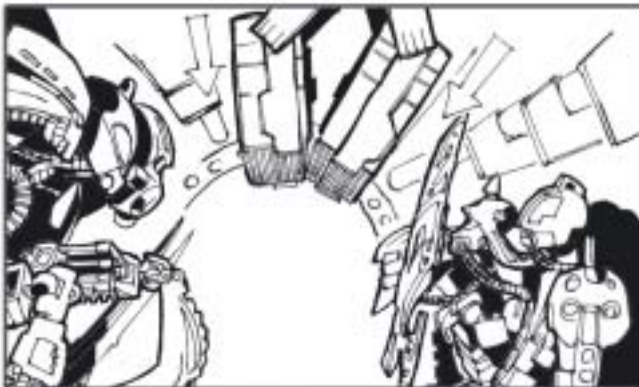

150.

Vehicle comes to a stop

1,5 sec

160.

Toa with masks and weapons,
all is quiet

2 sec

160.

Gun rack lowered
Cam. cranes up.