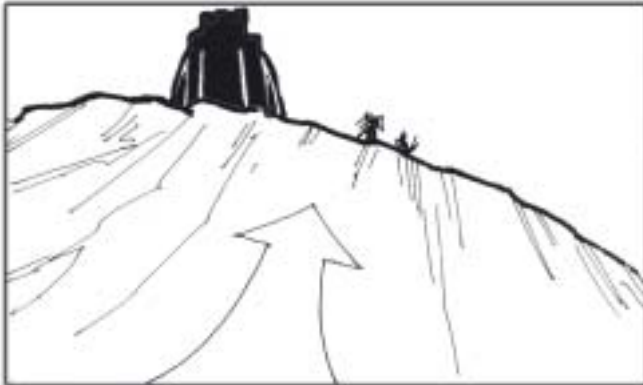

270.

1,5 sec

Creature pov.

Jaller V.O.:
"There seems to be no sigh of life"

280.

1 sec

Hahli (blue) walks towards the edge

290.