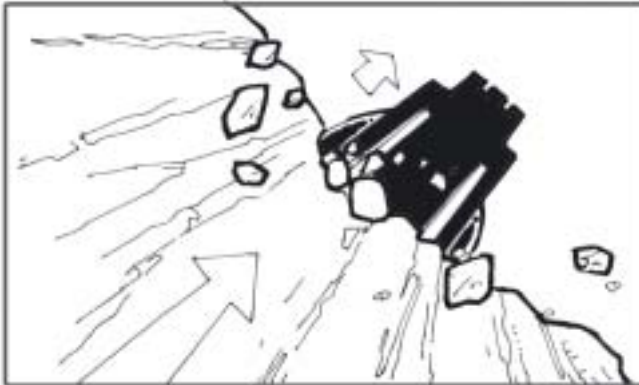

top view

1,5 sec

150.