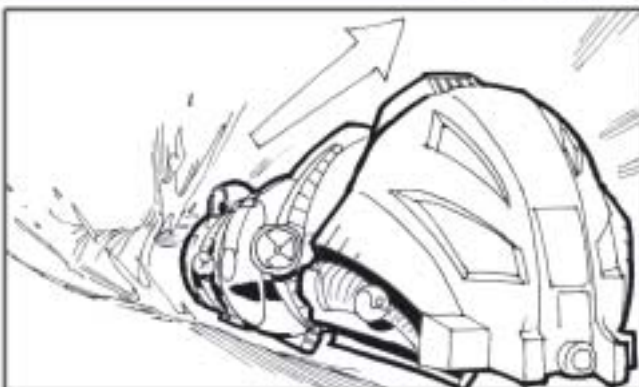

Vehicle slides onto plateau
(Takadox cave)

2 sec