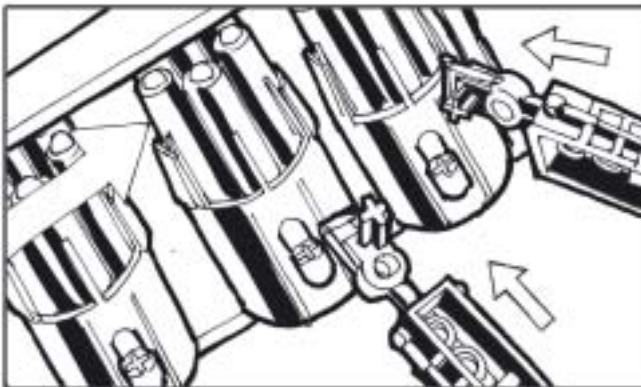

Two green, hands

1 sec

200.