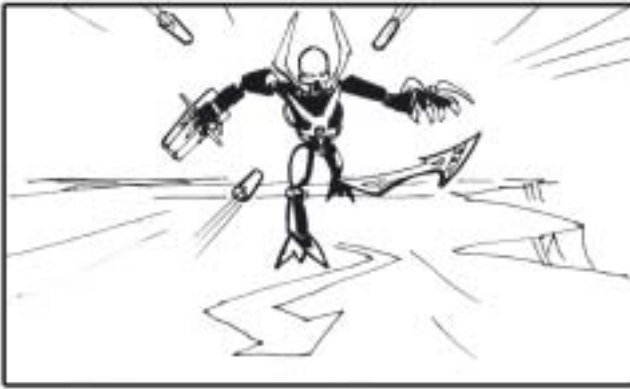

Maxilos V.O.:
"Play with someone your own size"

550.

1,5 sec

Maxilos shooting its Gatlink gun

560.

1,5 sec

Hydraxon dodges shots and throws boomerang

570.