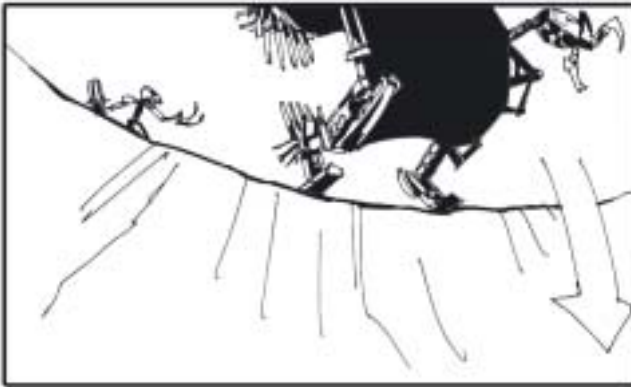

440.

Gadunka turns towards White Toa as the camera falls into the deep

"Matoro!"

1,5 sec

450.

Hewkii and Nuparu glides into the abyss

1 sec

460.

Nuparu V.O.:
"Calling all Toa. Report!"

2 sec

470.

Nuparu V.O.:
"Anybody...?"

1,5 sec

480.

1,5 sec