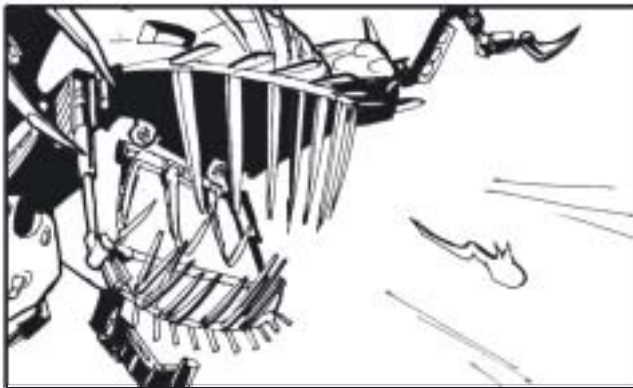

Gadunka attacks.
Toa step back slowly.

2 sec

420.