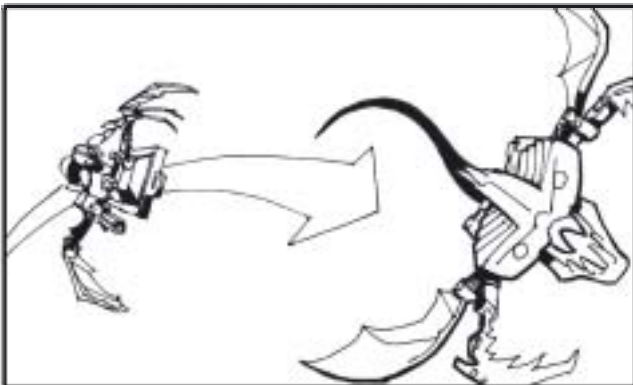

340.

1,5 sec

Camera continues to track. Matoro (white) flies towards camera overhead in vehicle. Slowmotion.

350.

1,5 sec

Matoro (white) pov. chasing one of the creatures

360.

1 sec