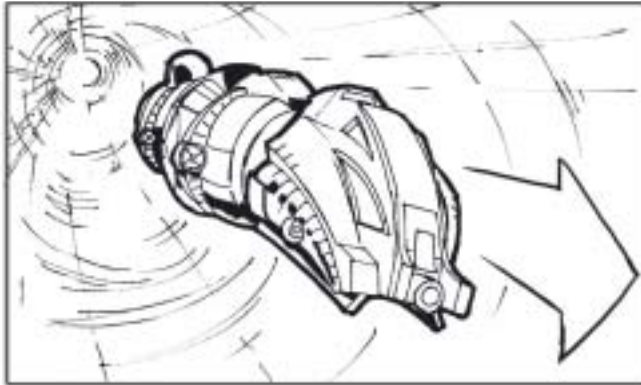

10.

We looking at the inside of the hollow cord. Cam. tilts up.

4 sec

10.

Toa transporter shoots down the hollow cord

2,5 sec

20.

Kongu (green) without mask. Camera is shaking

1,5 sec

30.

Sideshot of Toa transporter at great speed.

1,5 sec

40.

3 toa (left row) without masks and weapons. Camera shake

2 sec

50.