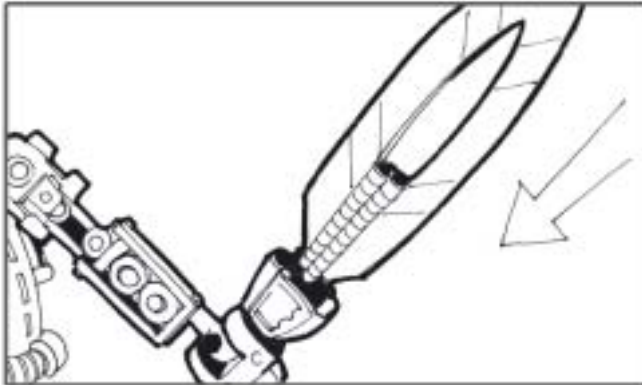

3 toa (right row) without masks and weapons.
Camera shake

2 sec

60.

POV from Cockpit straight forward.
Screen hologram in place.

1,5 sec

70.

sword put in hand of Jaller (red)

1 sec