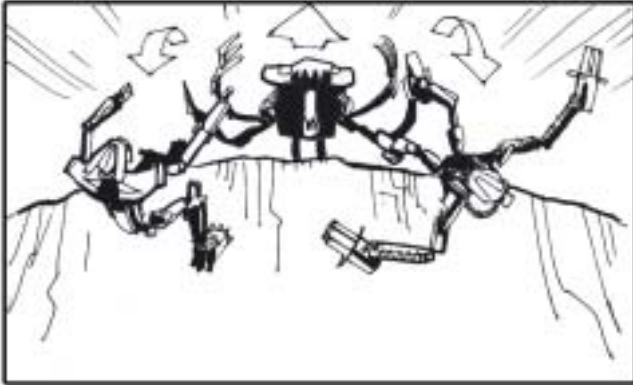

Black monster pushes red and green Toa over the edge...

380.

1,5 sec