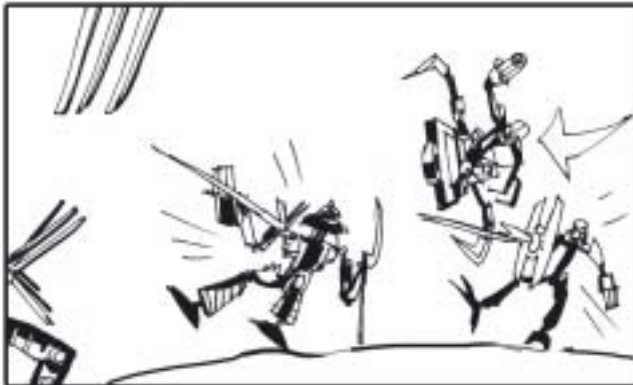

Gadunka attacks.
Toa step back slowly.

2 sec

420.

Gadunka closeup.
Firing squids at the Toa.

2 sec

430.

Yellow and black toa are hit.
Thrown off the edge.
White toa appears!

2 sec