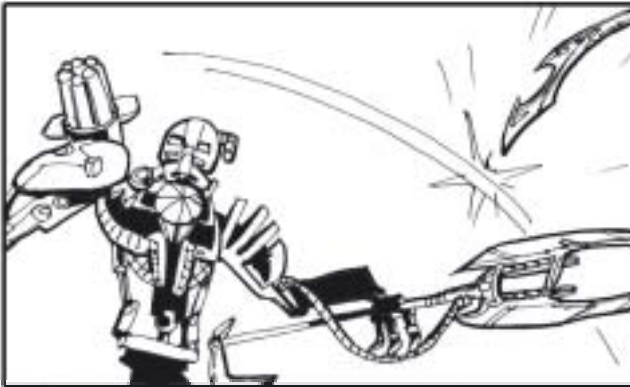

Maxilos deflects boomerang

580.

2,5 sec