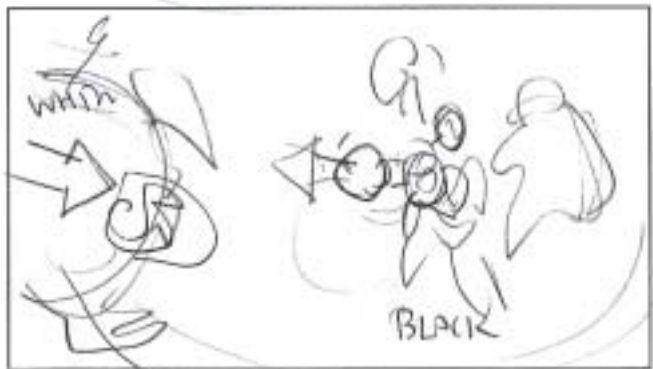

...and up over the edge of the plateau

1 sec

160.

...and towards the small group of toa

1 sec

170.

The two creatures move around the Toa. They all fire their gatlink guns

2,5 sec

180.

Black fires against White creature

1 sec

190.

Transmission from the battle breaks off and the Mahri logo and www appears

3 sec

Speaker V.O.:  
*"Now you can join the Mahri on their quest in the deep on Bionicle.com"*