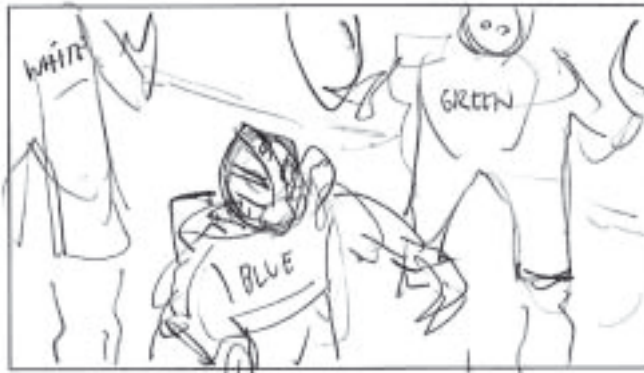

Nuparu swings up the blaster.

Nuparu V.O.
"Hmm...Nice tools"

1,5 sec

120.