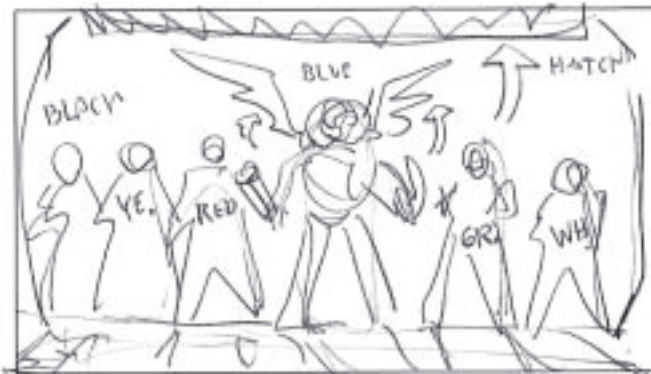

90.

Gatlink guns appear

1 sec

100

Hahli (blue) takes one

0,75 sec

110.

Nuparu swings up the blaster.

Nuparu V.O.  
*"Hmm...Nice tools"*

1,5 sec

120.

2,5 Toa kneedeep in water

Hahli V.O.:  
*"Let's go to work"*

1,5 sec

130.

Hatch opens

1 sec

140

Hatch opens. Blue wings unfold  
The 5 Toa walks. Blue swims  
over cam

2,5 sec

150.

Two creatures shoots up alongside  
the cliff wall straight towards  
camera...

1 sec

160.