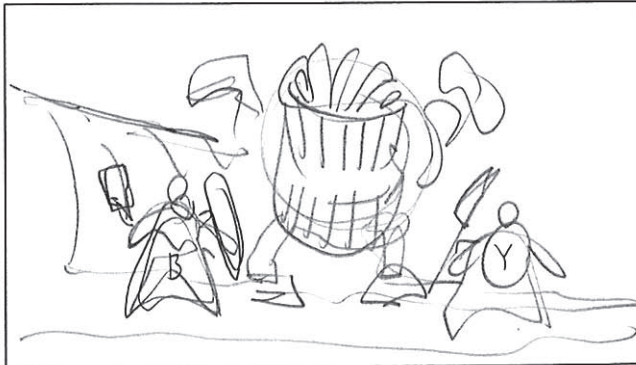

1,5 sec

50.

...Blue Toa grabs hold of the black creature and disappears with it

1,5 sec

51.

Black and Yellow Toa turns their head

1,5 sec

52.