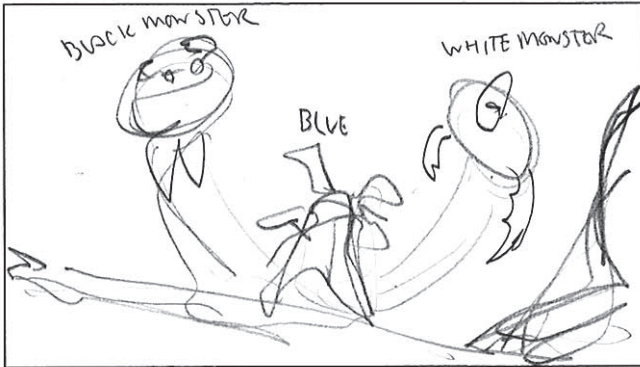

...and up over the edge of the plateau

1 sec

38.