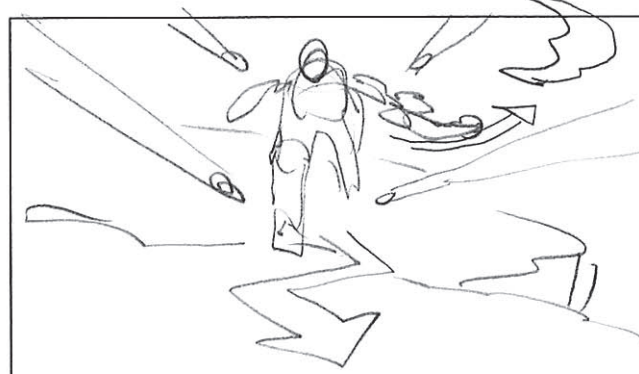

Hydraxon dodges shots and throws
boomerang

1,5 sec