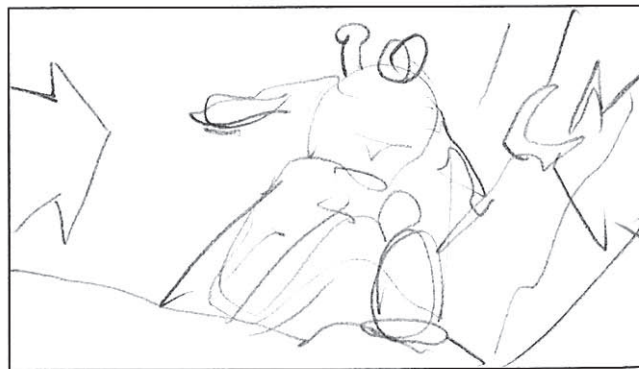

Over shoulder of Hydraxon .
Maxilos appears behind Red Toa

2 sec

68.

Maxilos looking cool

2 sec

69.

Maxilos shooting its Gatlink gun

1,5 sec