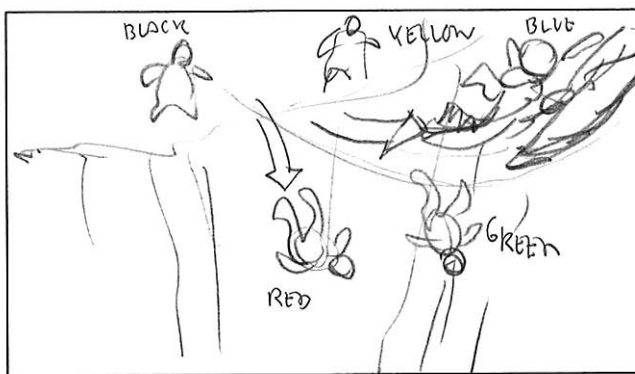

...Blue Toa grabs hold of the black creature and disappears with it

1,5 sec