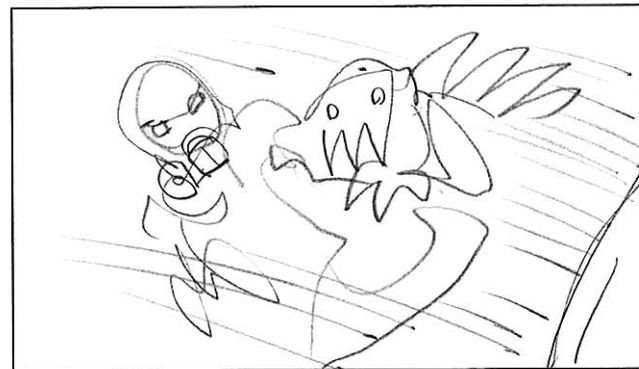

Spinax saves Red Toa

1 sec

65.