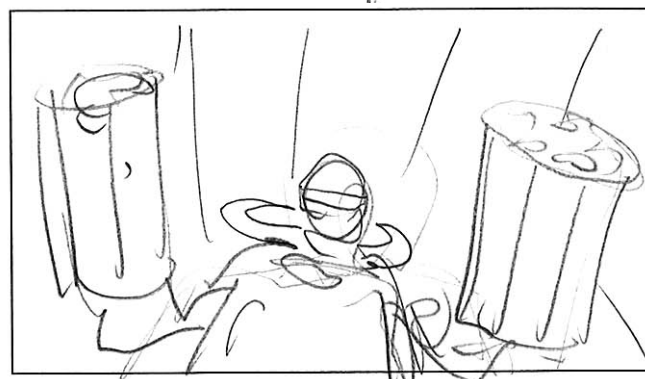

1 sec

23.

Nuparu (yellow) takes one

1 sec

24.

Two green, hands

1 sec

25.