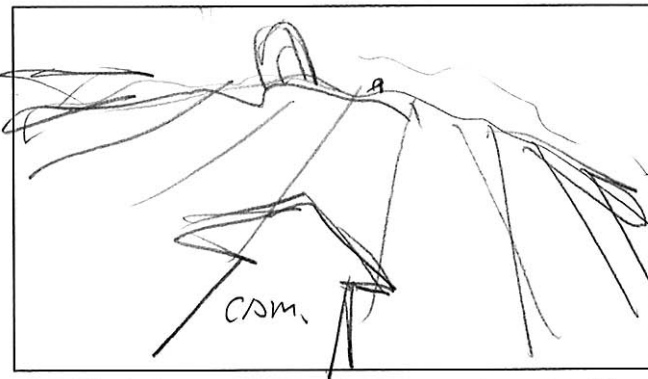

Cam pov. Jaller: "The mask must be further down"

34.

1,5 sec

Creature pov. "There seems to be no sign of life"

35.

1 sec

Hahli (blue) leans forward

36.