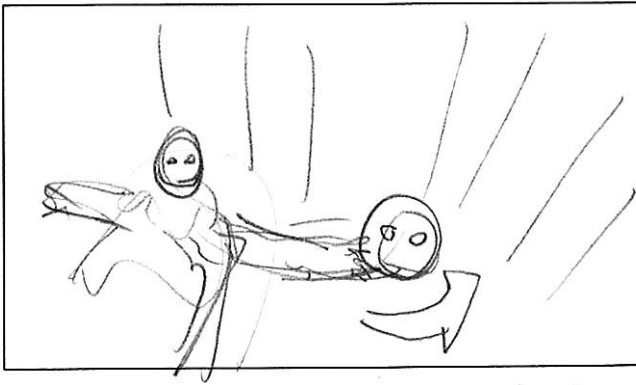

76.

1 sec

Red Toa throws mask up in the "air"

77.

3 sec

Red Toa: "Matoroooo"

78.

1,5 sec

White Toa riding dead white creature graps mask

79.

1,5 sec

Hy + Ma slam their masks together

80.

2,5 sec