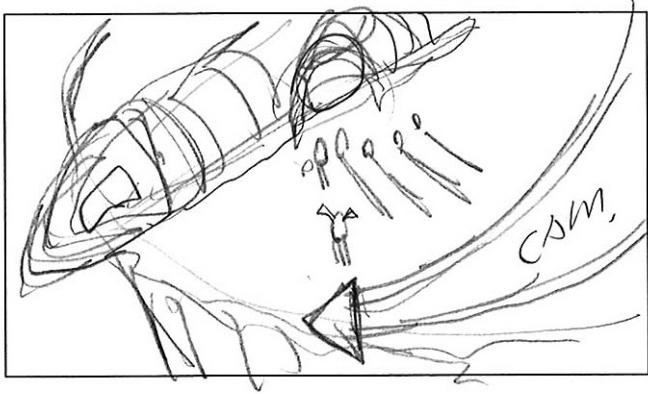

31.

1,5

32.

1,5 sec