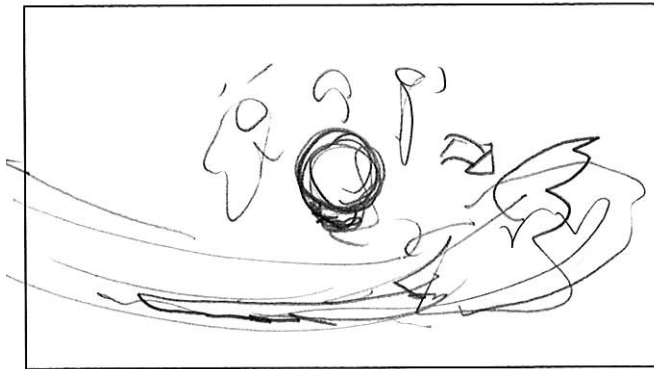

41.

Slowmotion: White creature dodges. Shot hits cam

1 sec

42.