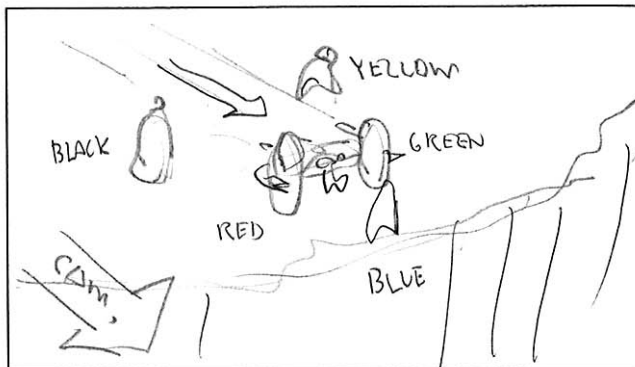

47.

Red looks after white. Green turn his head

1,5 sec

48.

Black monster on ground

1 sec

49.

Black monster pushes red and green Toa over the edge...