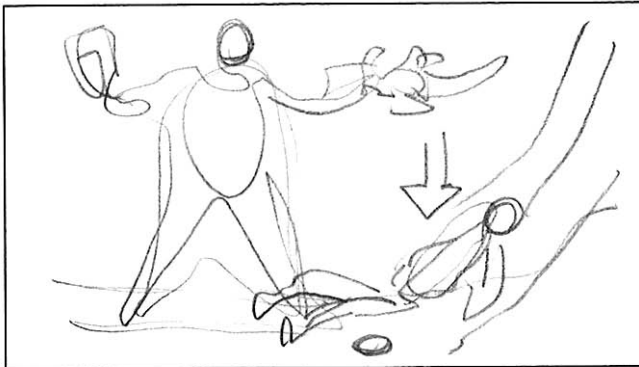

Hydraxon throws Red Toa to the ground

1 sec

63.