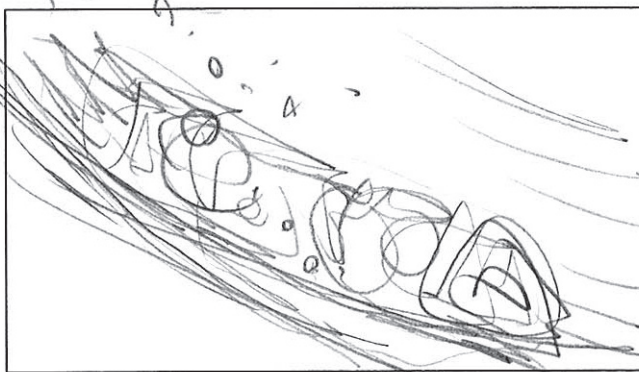

12.

Matoro (white) gets mask + hoses

1,5 sec

13.

Cord starts leveling out

1 sec

14.

Vehicle scrapes inside of cord