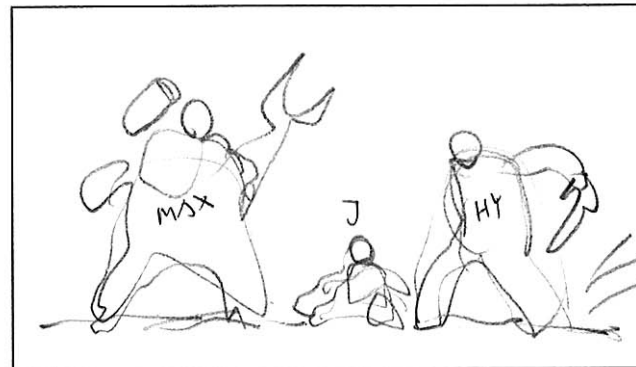

White Toa riding dead white creature graps mask

79.

1,5 sec