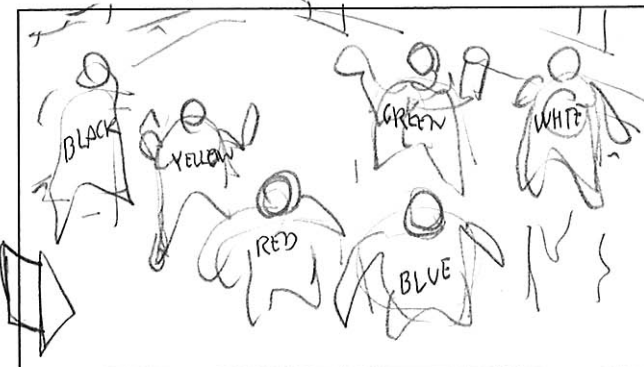

28.

6 Toa kneedeep in water

1,5 sec

29.

Hatch opens

2 sec

30.

Hatch opens. Blue wings unfold
The 5 Toa walks. Blue swims
over cam