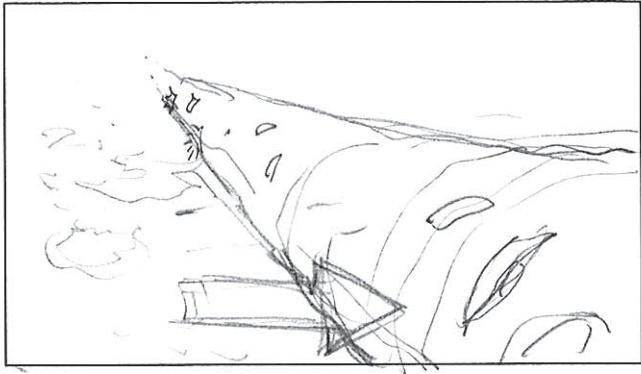

1.

A giant cord stretches out of the infinite blue

3,5 sec

2.

Cam moves through a crack in the cord

2,5 sec

3.

Toa transporter shoots down the hollow cord