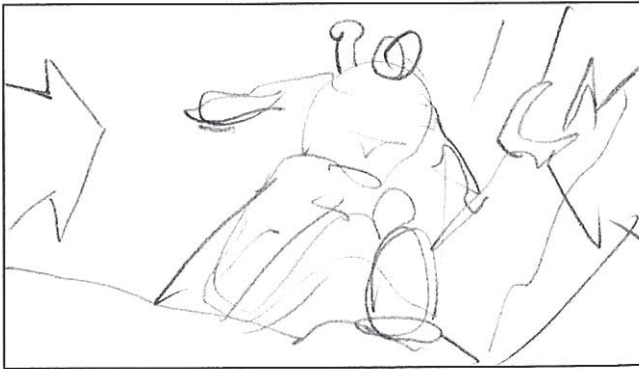

66.

Hydraxon defeats Spinax

1,5 sec

67.