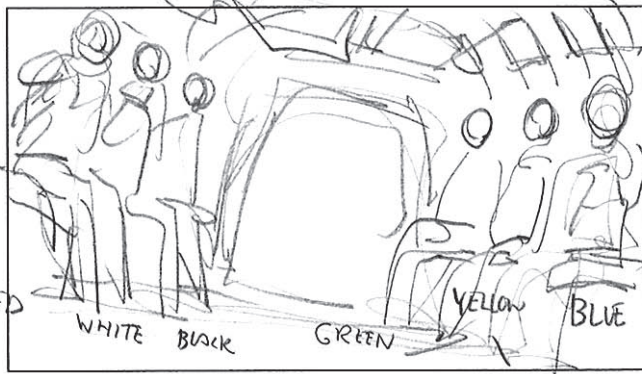

6.

Toa without masks and weapons

2 sec

7.