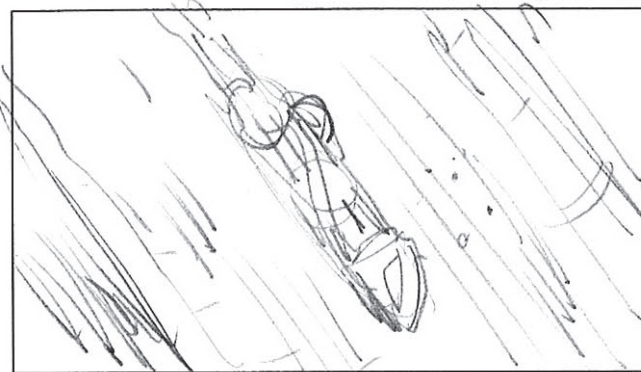

Kongu (green) without mask)

1,5 sec

5.