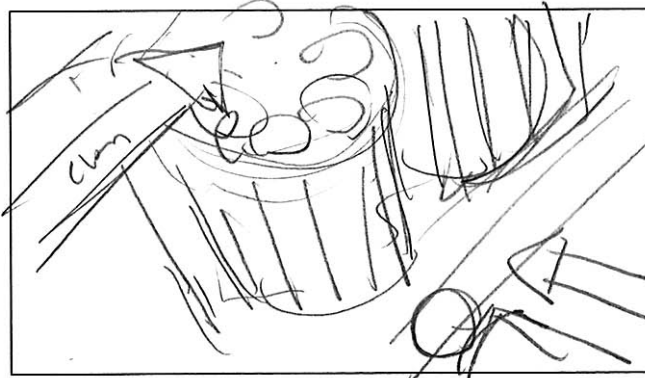

Nuparu (yellow) takes one

1 sec

24.