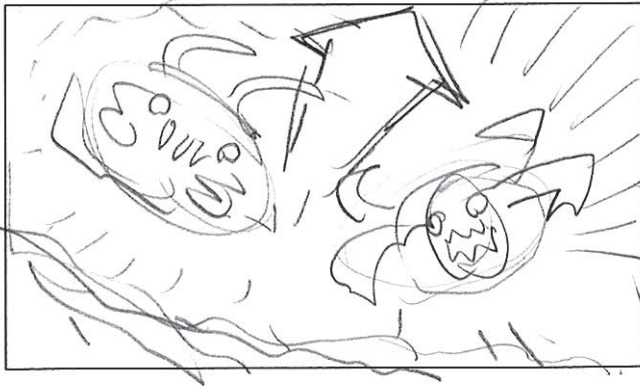

Cam pov. Jaller: "The mask must be further down"

34.

1,5 sec

Creature pov. "There seems to be no sign of life"

35.

1 sec

Hahli (blue) leans forward

36.