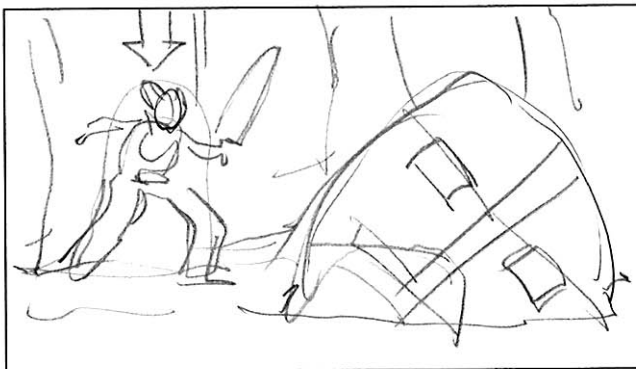

Jaller reports: "I have found the Mask of Life"

1,5 sec

60.

Red Toa about to pick up mask but something appears from behind

1,5 sec

61.

Hydraxon lifts up Red Toa

2 sec