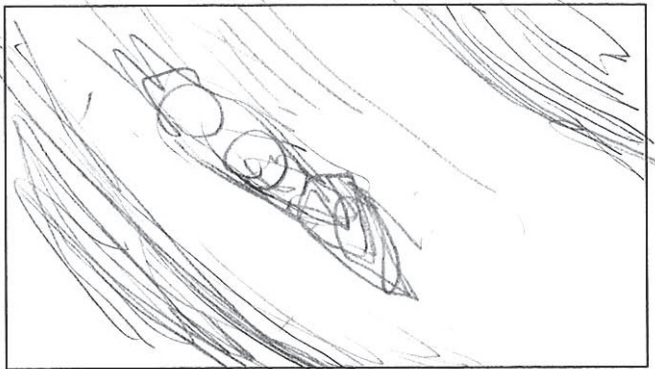

12.

Matoro (white) gets mask + hoses

1,5 sec

13.

Cord starts leveling out

1 sec

14.

Vehicle scrapes inside of cord