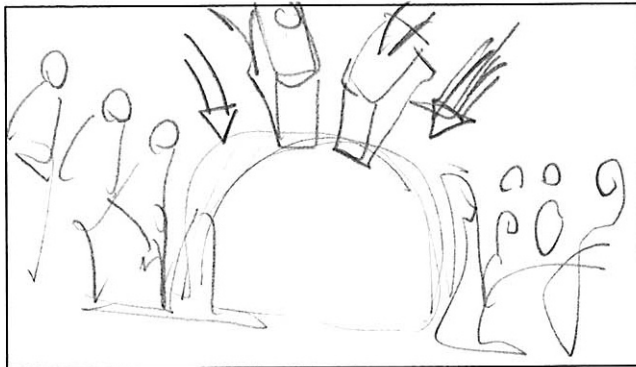

Vehicle comes to a stop

1,5 sec

18.

Toa with masks and weapons,
all is quiet

2 sec

19.

Gun rack lowered

1,5 sec