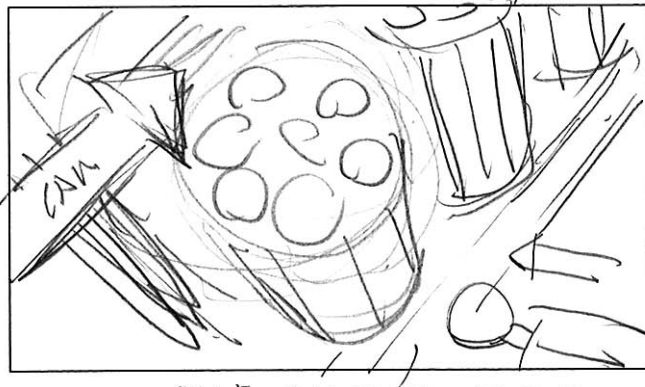

20.

Racks unfold

1 sec

21.

Gatlink guns appear

1 sec

22.

Hahli (blue) takes one