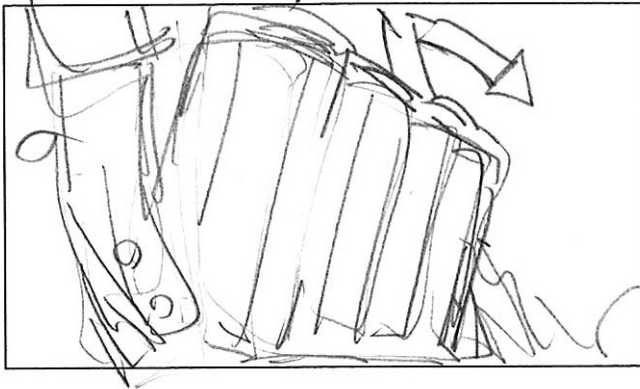

21.

Gatlink guns appear

1 sec

22.