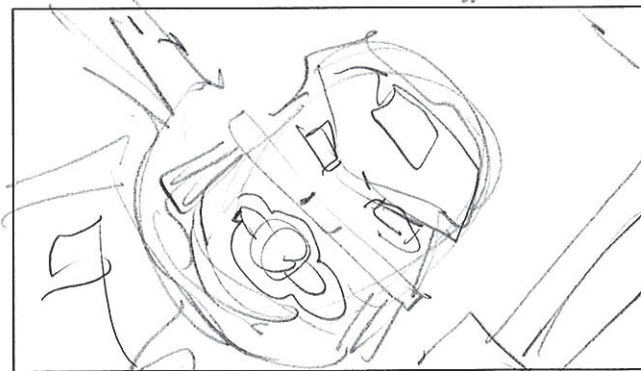

Toa transporter shoots down the hollow cord

1,5 sec

4.