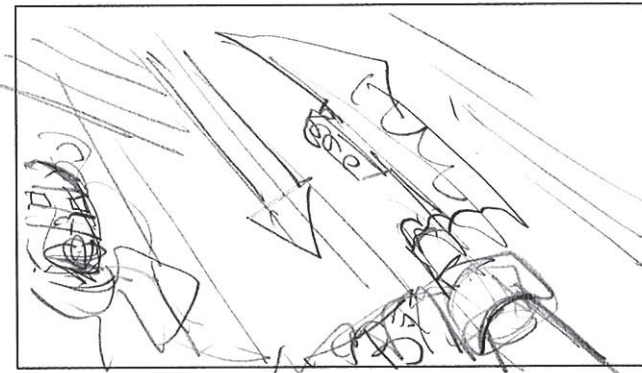

2 sec

7.

POV from Cockpit straight forward

1 sec

8.

sword put in hand of Jaller (red)

1 sec

9.