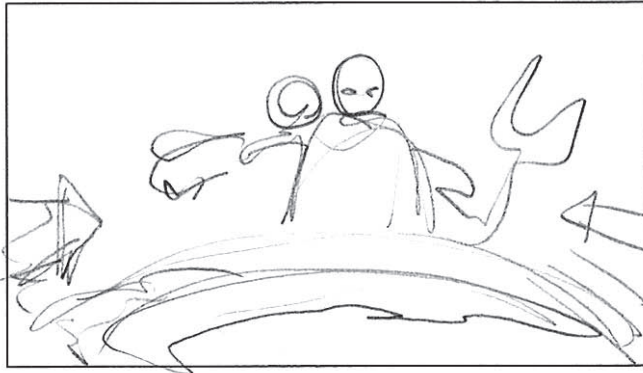

71.

Pov Boomerang

1 sec