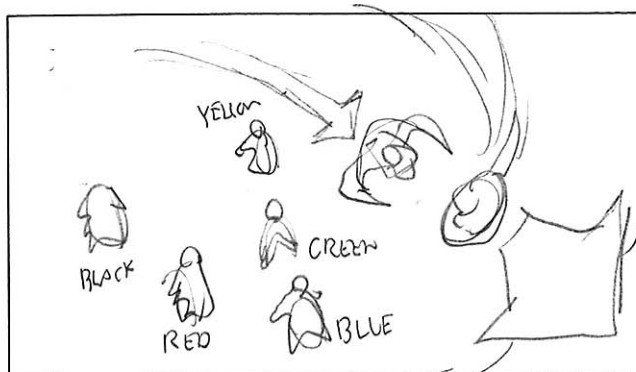

Overview. Matoro (white) chases off one of the creatures

1 sec