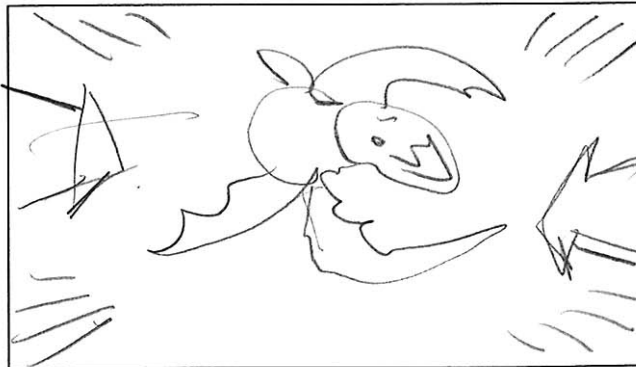

1 sec

42.

Kongu (green) firing. Cam rotates

1,5 sec

43.

Matoro (white) flies towards cam in vehicle

1,5 sec

44.